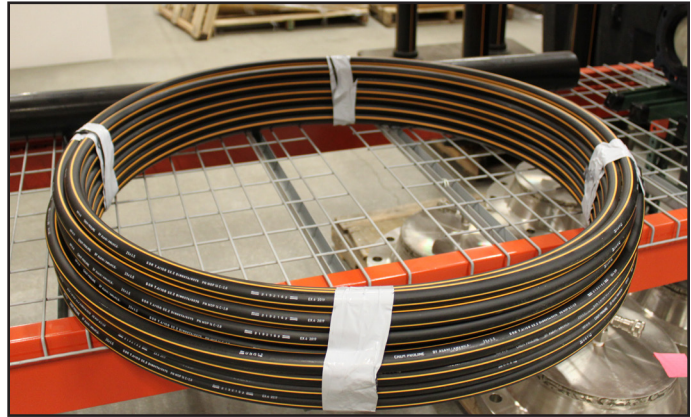

Advanced PE Coiled Pipe

Asahi/America is now offering Chem Proline® pipe in coils, current sizes offered are ¾" (25mm) SDR7 and 1" (32mm) SDR11. Both available in either 50 meter (164') or 100 meter (328') coils.

Eliminate the labor to weld multiple straight lengths together for long chemical feed lines. Advanced PE is great for direct burial with the added benefit of reduced stress cracking properties caused by environmental point loads.

New sizes to be added as project needs develop, contact Asahi/America with your needs today.

COILED PIPE 50 and 100 meter coils

Size		Dimensions			SDR7 / MOP 150 PSI	
mm	inch	OD	s	Coil Lth m/ft	Weight Lbs/coil	Part Number
25mm	3/4	0.984	0.138	50/164	17.6	581102007050
25mm	3/4	0.984	0.138	100/328	35.2	581102007100
Size		Dimensions			SDR11 / MOP 150 PSI	
32mm	1	1.26	0.118	50/164	30.9	581202010050
32mm	1	1.26	0.118	100/328	61.8	581202010100