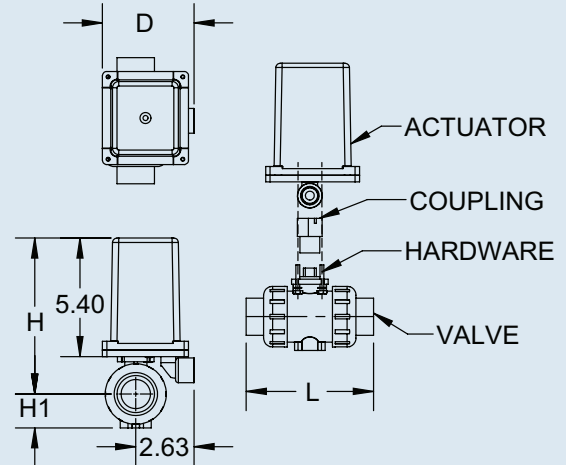

Electrically Actuated Ball Valves

Series 83 on Type-21 Ball Valve

Series 83 on Type-23 Ball Valve

Dimensions (in.)
Series 83 on
Type-21 (1/2"-2")

NOMINAL SIZE					
	INCHES	mm	H	H1	L
1/2	15	6.58	1.14	4.45	4.14
3/4	20	6.83	1.38	5.08	4.14
1	25	7.1	1.54	5.75	4.14
1-1/2	40	7.79	2.17	7.24	4.60
2	50	8.25	2.60	8.23	4.90

*PVC/CPVC Socket End
FOR FEATURES OF SERIES 83
ACTUATOR, SEE PAGE 19.

Dimensions (in.)
Series 83 on
Type-23 (1/2"-2")

NOMINAL SIZE					
	INCHES	mm	H	H1	L
1/2	15	6.58	3.05	4.45	4.14
3/4	20	6.83	3.56	5.08	4.14
1	25	7.11	4.34	5.75	4.14
1-1/2	40	7.80	6.09	7.24	4.59
2	50	8.25	6.87	8.23	5.10

*PVC/CPVC Socket End
FOR FEATURES OF SERIES 83
ACTUATOR, SEE PAGE 19.

Wiring

White - Neutral
Black - Hot Open
Red - Hot Closed

To Close: Neg. to White To Open: Pos. to White

Pos. to Black Neg. to Red