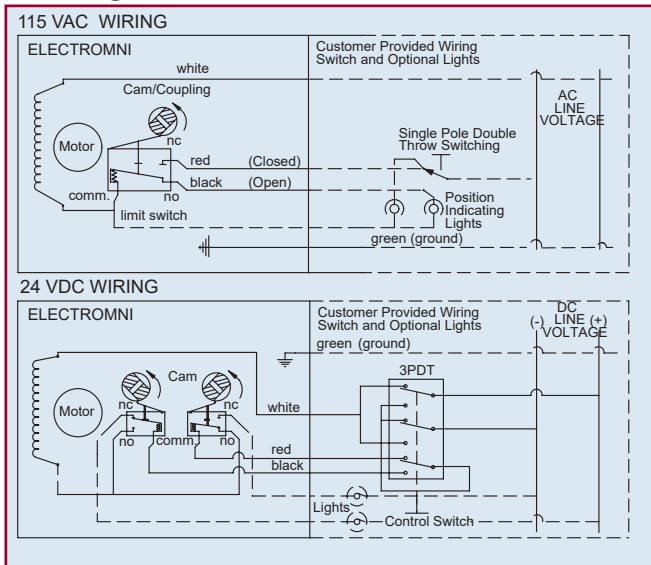

Electrically Actuated Ball Valves

Series 83 on Type-21 Ball Valve

Series 83 on Type-23 Ball Valve

Dimensions (in.)
Series 83 on
Type-21 (1/2"-2")

NOMINAL SIZE					
	INCHES	mm	H	H1	L
1/2	15	6.58	1.14	4.45	4.14
3/4	20	6.83	1.38	5.08	4.14
1	25	7.1	1.54	5.75	4.14
1-1/2	40	7.79	2.17	7.24	4.60
2	50	8.25	2.60	8.23	4.90

*PVC/CPVC Socket End
FOR FEATURES OF SERIES 83
ACTUATOR, SEE PAGE 19.

Dimensions (in.)
Series 83 on
Type-23 (1/2"-2")

NOMINAL SIZE					
	INCHES	mm	H	H1	L
1/2	15	6.58	3.05	4.45	4.14
3/4	20	6.83	3.56	5.08	4.14
1	25	7.11	4.34	5.75	4.14
1-1/2	40	7.80	6.09	7.24	4.59
2	50	8.25	6.87	8.23	5.10

*PVC/CPVC Socket End
FOR FEATURES OF SERIES 83
ACTUATOR, SEE PAGE 19.

Wiring

White - Neutral
Black - Hot Open
Red - Hot Closed

To Close: Neg. to White To Open: Pos. to White

Pos. to Black Neg. to Red