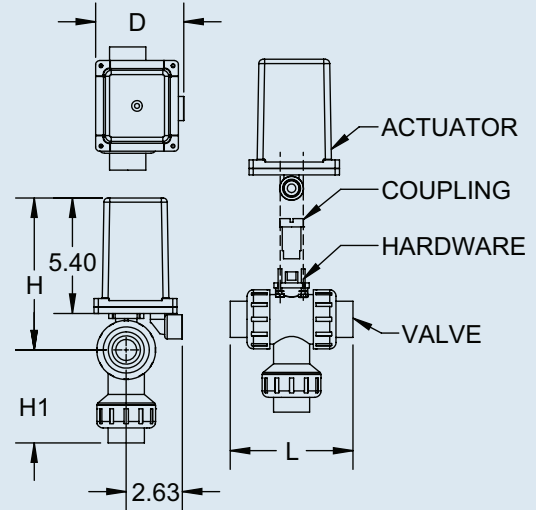

Electrically Actuated Ball Valves

Series 83 on Type-21 Ball Valve

Series 83 on Type-23 Ball Valve

Dimensions (in.)
Series 83 on
Type-21 (1/2"-2")

NOMINAL SIZE					
	INCHES	mm	H	H1	L
1/2	15	6.58	1.14	4.45	4.14
3/4	20	6.83	1.38	5.08	4.14
1	25	7.1	1.54	5.75	4.14
1-1/2	40	7.79	2.17	7.24	4.60
2	50	8.25	2.60	8.23	4.90

*PVC/CPVC Socket End
FOR FEATURES OF SERIES 83
ACTUATOR, SEE PAGE 19.

Dimensions (in.)
Series 83 on
Type-23 (1/2"-2")

NOMINAL SIZE					
	INCHES	mm	H	H1	L
1/2	15	6.58	3.05	4.45	4.14
3/4	20	6.83	3.56	5.08	4.14
1	25	7.11	4.34	5.75	4.14
1-1/2	40	7.80	6.09	7.24	4.59
2	50	8.25	6.87	8.23	5.10

*PVC/CPVC Socket End
FOR FEATURES OF SERIES 83
ACTUATOR, SEE PAGE 19.

Wiring

White - Neutral
Black - Hot Open
Red - Hot Closed

To Close: Neg. to White To Open: Pos. to White

Pos. to Black Neg. to Red