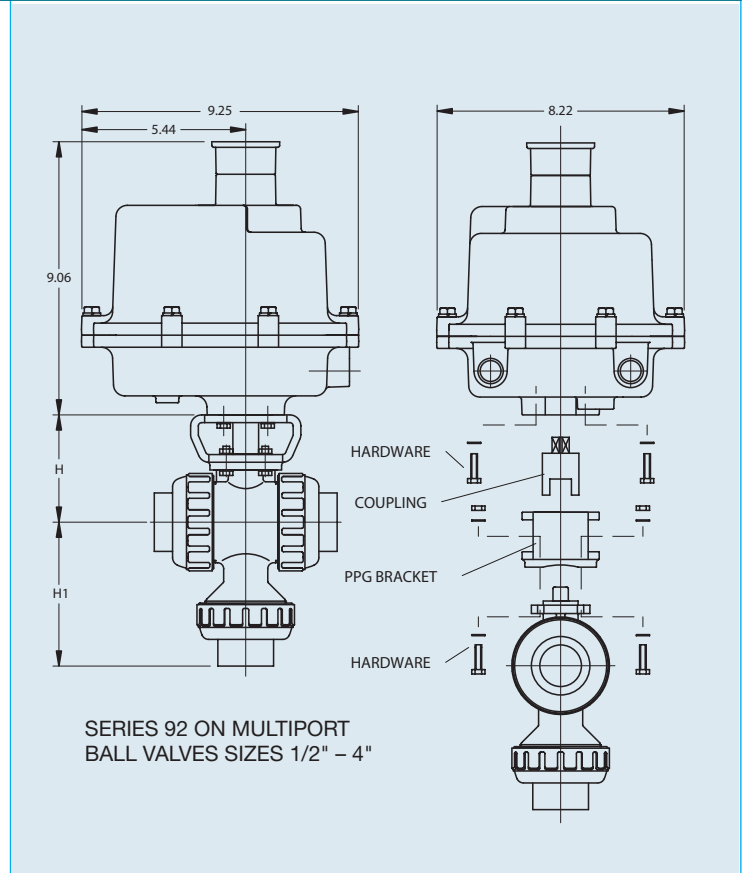

# Electrically Actuated Type 23

**Series 92 on Multiport Ball Valve**

**Series 94 on Multiport Ball Valve**

**Dimensions (IN.)**  
SERIES 92 ON  
MULTIPORT (1/2"-4")

NOMINAL SIZE		H	H1*
INCHES	MM		
1/2	15	2.76	3.08
3/4	20	3.01	3.56
1	25	3.29	4.32
1 1/2	40	3.98	5.71
2	50	4.43	6.66
3	80	5.47	9.59
4	100	6.97	11.58

\*PVC/CPVC Socket End  
FOR FEATURES OF SERIES 92 ACTUA-  
TOR, SEE PAGE 19.

**Dimensions (IN.)**  
SERIES 94 ON  
MULTIPORT (1/2"-3")

NOMINAL SIZE		H	H1*
INCHES	MM		
1/2	15	2.76	3.08
3/4	20	3.01	3.56
1	25	3.29	4.32
1 1/2	40	3.98	5.71
2	50	4.43	6.66
3	80	5.47	9.59

\*PVC/CPVC Socket End  
FOR FEATURES OF SERIES 94 ACTUA-  
TOR, SEE PAGE 20.