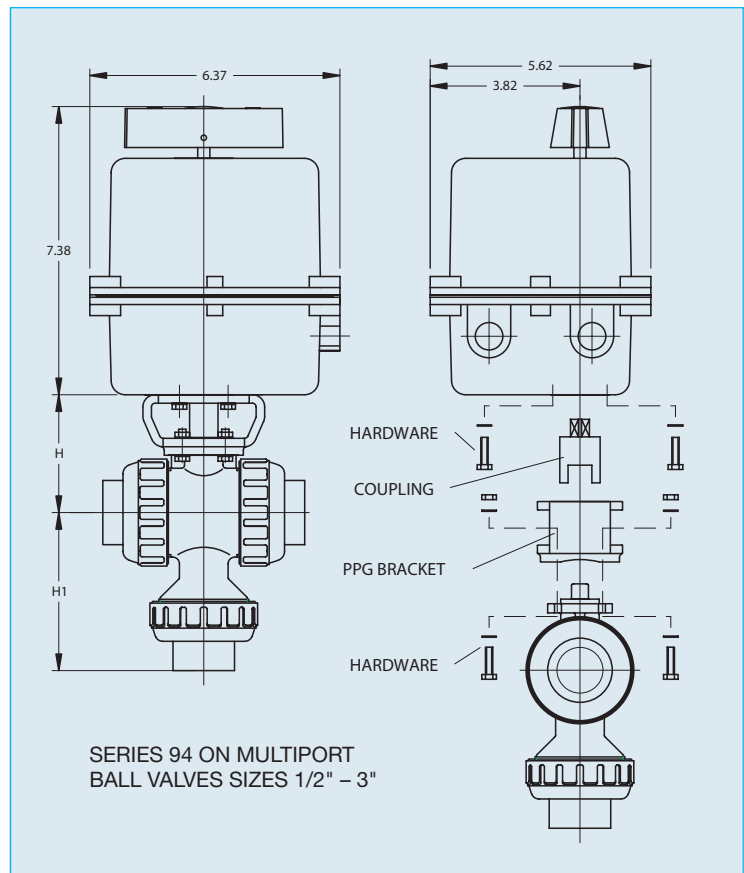

# Electrically Actuated Type 23

**Series 92 on Multiport Ball Valve**

**Series 94 on Multiport Ball Valve**

**Dimensions (IN.)**  
SERIES 92 ON  
MULTIPORT (1/2"-4")

NOMINAL SIZE		H	H1*
INCHES	MM		
1/2	15	2.76	3.08
3/4	20	3.01	3.56
1	25	3.29	4.32
1 1/2	40	3.98	5.71
2	50	4.43	6.66
3	80	5.47	9.59
4	100	6.97	11.58

\*PVC/CPVC Socket End  
FOR FEATURES OF SERIES 92 ACTUA-  
TOR, SEE PAGE 19.

**Dimensions (IN.)**  
SERIES 94 ON  
MULTIPORT (1/2"-3")

NOMINAL SIZE		H	H1*
INCHES	MM		
1/2	15	2.76	3.08
3/4	20	3.01	3.56
1	25	3.29	4.32
1 1/2	40	3.98	5.71
2	50	4.43	6.66
3	80	5.47	9.59

\*PVC/CPVC Socket End  
FOR FEATURES OF SERIES 94 ACTUA-  
TOR, SEE PAGE 20.