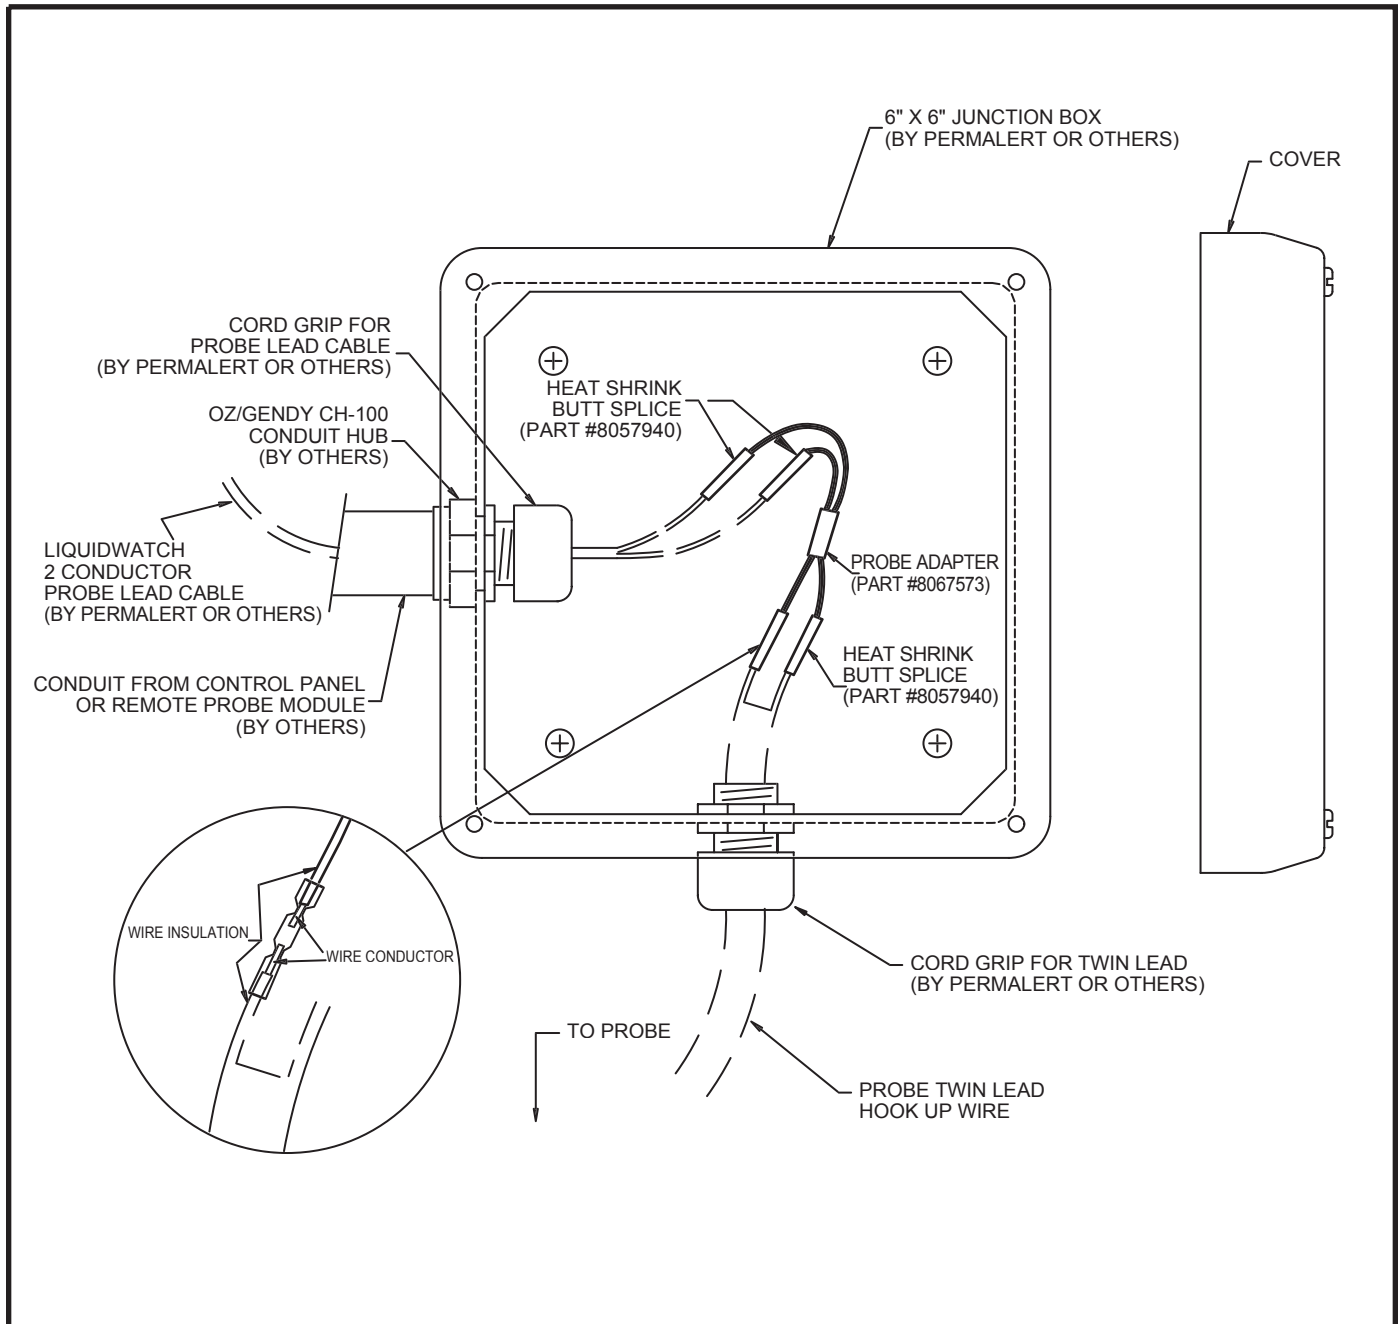

Drawings

ASSEMBLY PART #8027638

 <p>PermaAlert ENVIRONMENTAL SPECIALTY PRODUCTS INC. A SUBSIDIARY OF PERMA-PIPE INC. 7720 LEHIGH AVE. NILES ILLINOIS 60714 847-966-2190 WWW.PERMALERT.COM</p>		
DATE	BY	DWG. NO.
11/06/00	KL	LD-5460-A0
REV	APPRD	
0		