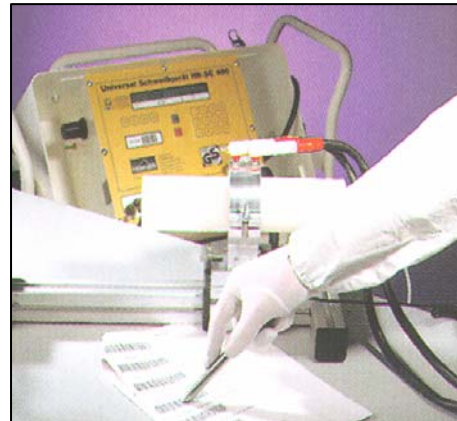

### Portable Beadless Fusion

Sizes: 1/2" - 2" (20-63mm)

Material: PVDF

### Complete unit includes:

1/2" - 2" wide clamps, 3 per size  
2" (63mm) narrow fitting clamps  
Inserts 1/2" - 1 1/2" (20-50mm)  
7 foot leads  
Computer transformer  
Bar code reader  
110 VAC

**Part Number: 9786000**